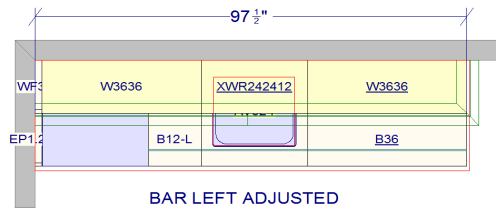

MAIDEN LANE CONDOS

GENERAL CABINET LAYOUTS

(MAY BE REVERSED)

UNIT B
12/27/16

UNIT A
12/27/16

UNIT C
12.28.16