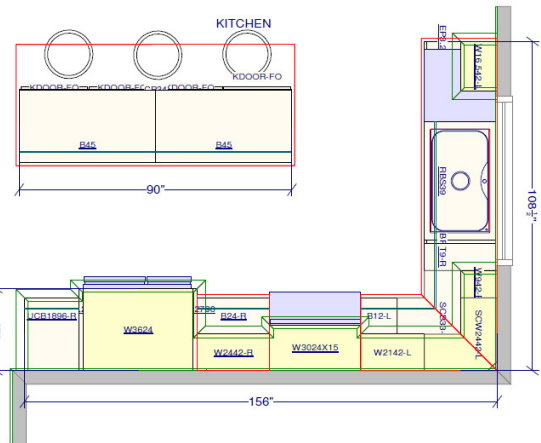

MAIDEN LANE CONDOS

GENERAL CABINET LAYOUTS

(MAY BE REVERSED)

UNIT B
12/27/16

UNIT A
12/27/16

UNIT C
12.28.16