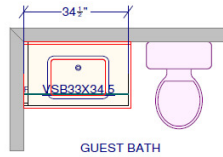

MAIDEN LANE CONDOS

GENERAL CABINET LAYOUTS

(MAY BE REVERSED)

UNIT B
12/27/16

UNIT A
12/27/16

UNIT C
12.28.16