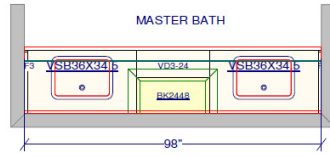

MAIDEN LANE CONDOS

GENERAL CABINET LAYOUTS

(MAY BE REVERSED)

UNIT B
12/27/16

UNIT A
12/27/16

UNIT C
12.28.16