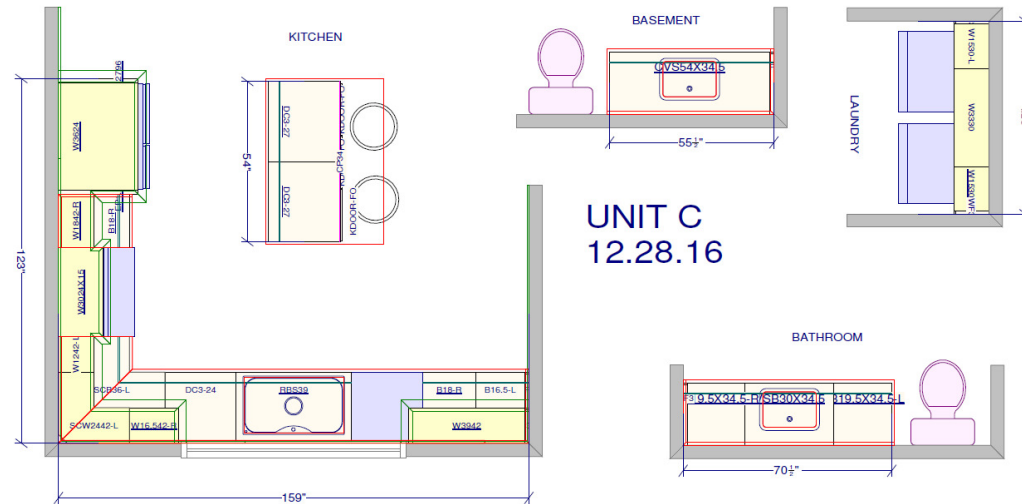

MAIDEN LANE CONDOS

GENERAL CABINET LAYOUTS

(MAY BE REVERSED)

UNIT B
12/27/16

UNIT A
12/27/16

UNIT C
12.28.16