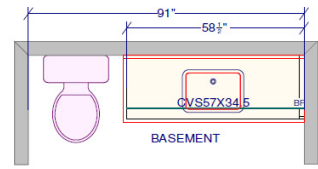

MAIDEN LANE CONDOS

GENERAL CABINET LAYOUTS

(MAY BE REVERSED)

UNIT B
12/27/16

UNIT A
12/27/16

UNIT C
12.28.16