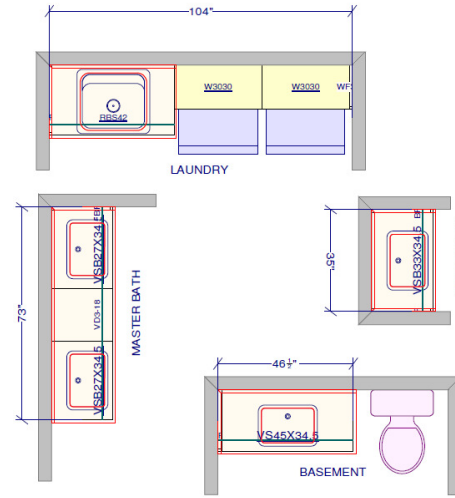

MAIDEN LANE CONDOS

GENERAL CABINET LAYOUTS

(MAY BE REVERSED)

UNIT B
12/27/16

UNIT A
12/27/16

UNIT C
12.28.16