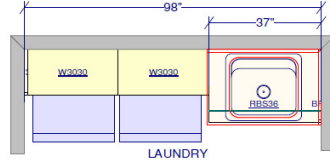

MAIDEN LANE CONDOS

GENERAL CABINET LAYOUTS

(MAY BE REVERSED)

UNIT B
12/27/16

UNIT A
12/27/16

UNIT C
12.28.16