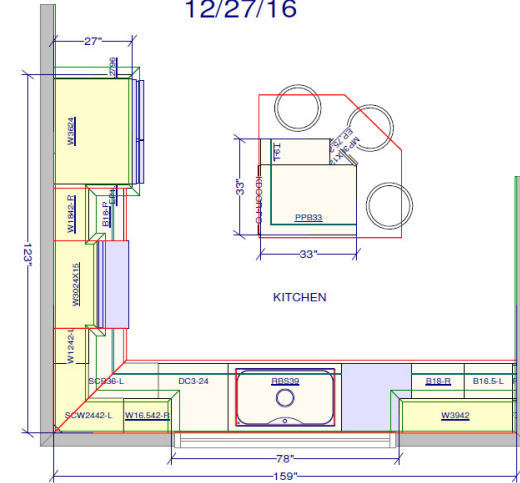

MAIDEN LANE CONDOS

GENERAL CABINET LAYOUTS

(MAY BE REVERSED)

UNIT B
12/27/16

UNIT A
12/27/16

UNIT C
12.28.16